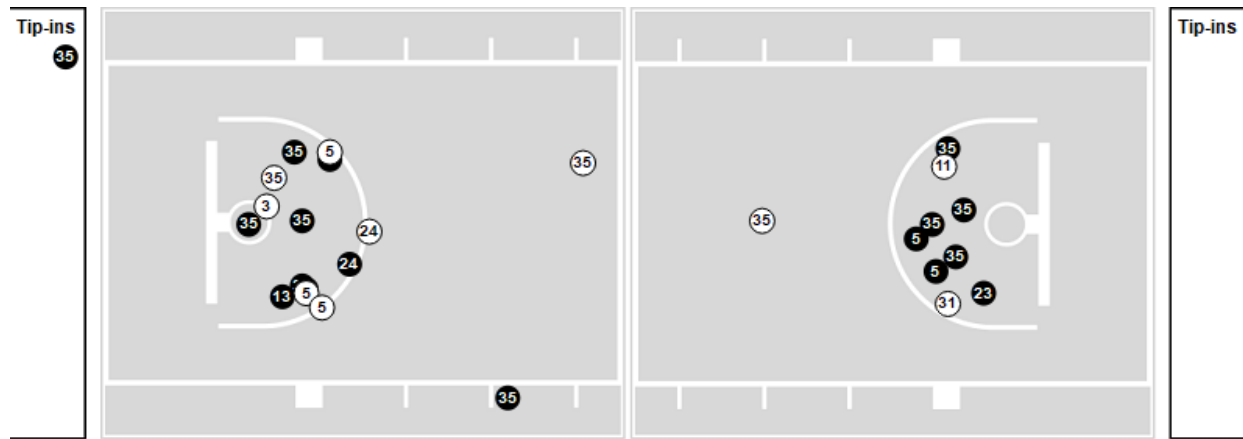

Shots in the Paint

● Made   ○ Missed   N - Player Number

Washington St.	M/A	%
Field Goals	24/57	42
2 Points	17/31	55
3 Points	7/26	27
Free Throws	11/18	61

Washington St.	M/A	%
Points in the Paint	30 (15/25)	60
Fast Break Points	8 (5/6)	83
Second Chance Points	13 (7/15)	47
Effective FG%	48