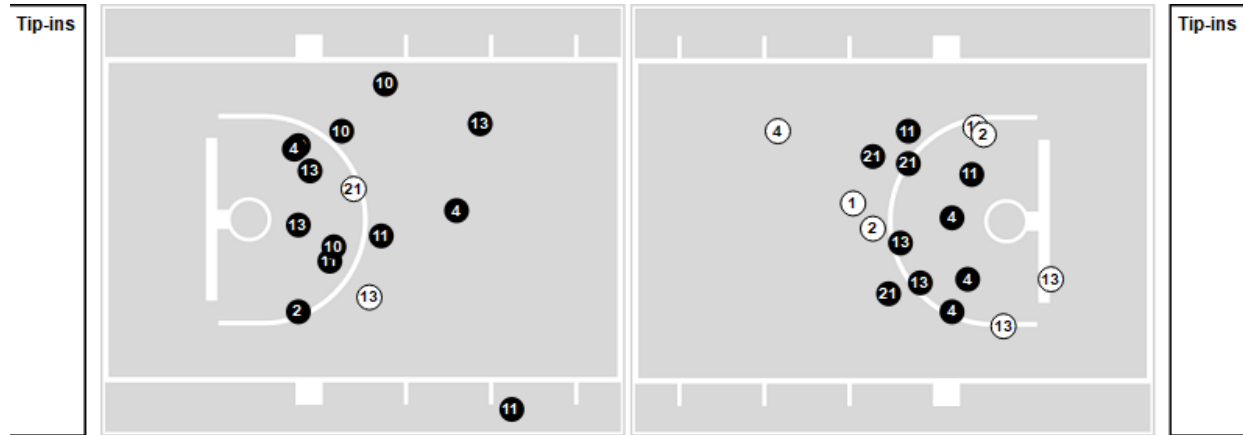

Points from	GW	WSU
Turnovers	8	10
Paint	24	14
Second Chance	6	6
Fast Breaks	4	8
Bench	13	7

	Period by Period Scoring		
	1st	2nd	TOT
GW	27	37	64
WSU	29	37	66

Players => All ; FG Types => All ; Results => All ;
George Washington

All Field Goals

Shots in the Paint

● Made ○ Missed N - Player Number

George Washington	M/A	%
Field Goals	27/55	49
2 Points	24/37	65
3 Points	3/18	17
Free Throws	7/12	58

George Washington	M/A	%
Points in the Paint	44 (22/31)	71
Fast Break Points	4 (2/2)	100
Second Chance Points	8 (5/5)	100
Effective FG%	52	